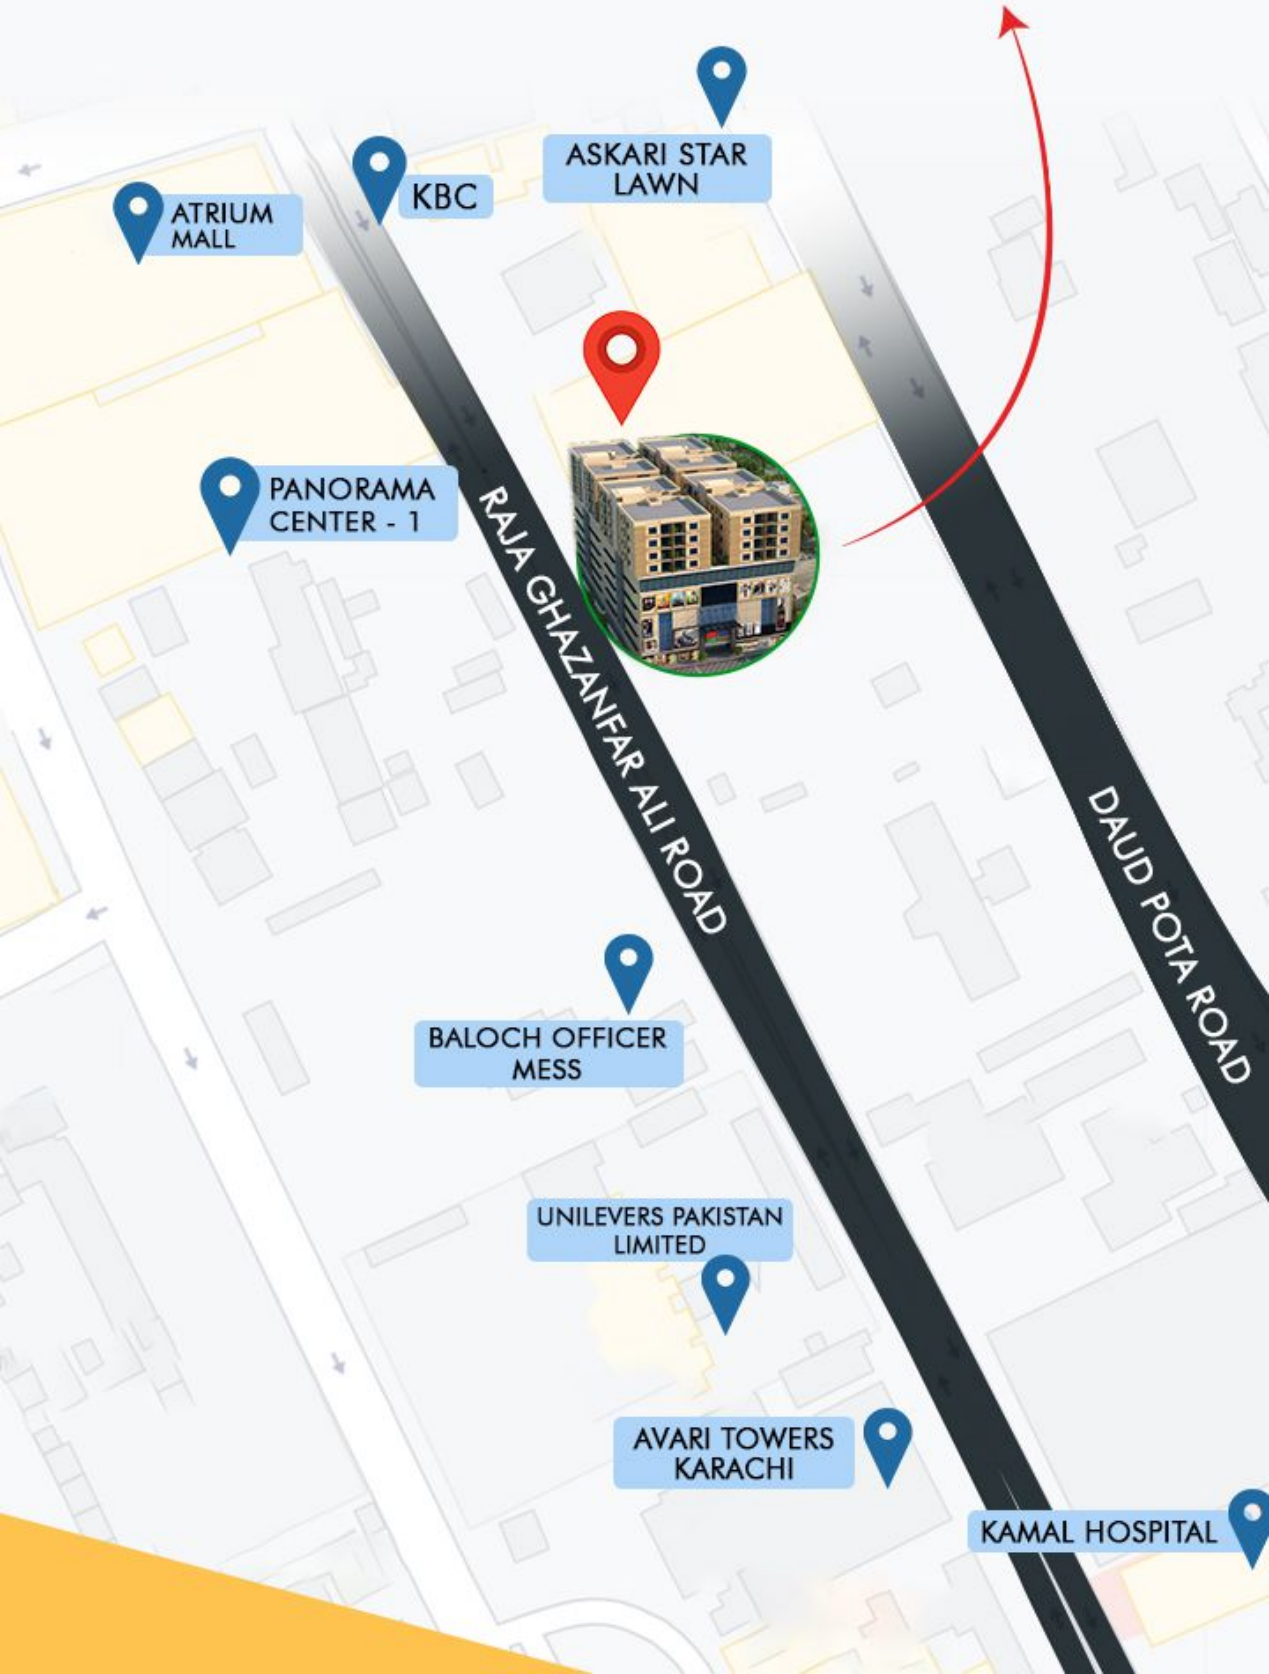

ATRIUM MALL

KBC

ASKARI STAR LAWN

PANORAMA CENTER - 1

RAJA GHAZANFAR ALI ROAD

BALOCH OFFICER MESS

UNILEVERS PAKISTAN LIMITED

AVARI TOWERS KARACHI

KAMAL HOSPITAL

DAUD POTA ROAD